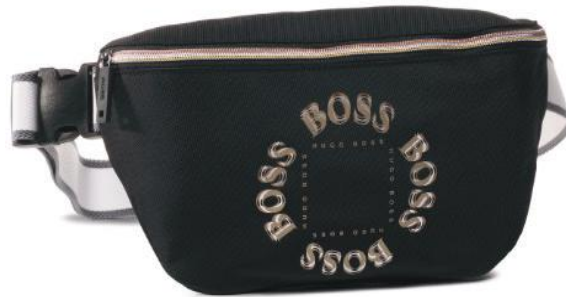

Colour: Black

STRUCTURED-NYLON BACKPACK WITH LAYERED METALLIC LOGO

IDR 6.800.000

Pixel TL_NS zip - 50428663

Colour: Black

ENVELOPE BAG WITH LAYERED METALLIC LOGO

IDR 3.500.000

Pixel TL_Backpack - 50428655

Colour: Black

STRUCTURED-NYLON BACKPACK WITH LAYERED METALLIC LOGO

IDR 6.800.000

Parkour_Runn_nymx - 50433661

Colour: Black

RUNNING-STYLE TRAINERS WITH SUEDE AND MESH

IDR 5.000.000

STRIPE