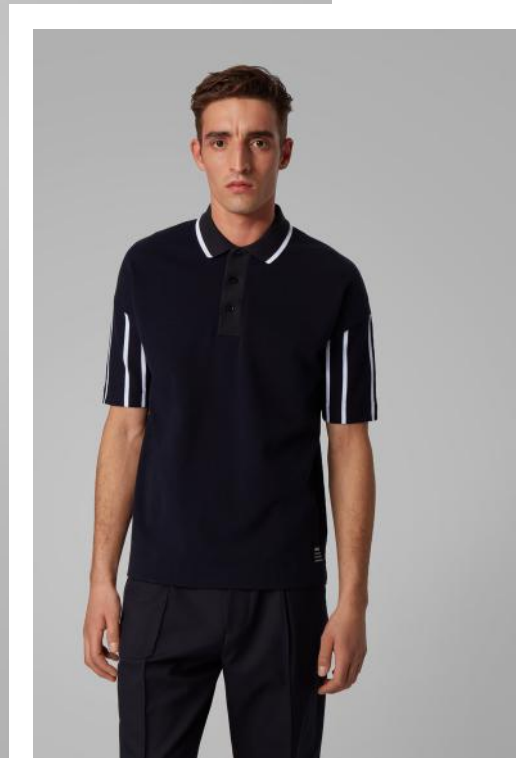

STRIPE

Summer calls for stripes: be it horizontal, vertical, a block or a subtle stripe – BOSS offers endless options. The styles can be worn under a suit, casually for the weekend or as a single statement piece. Our striped edit sees you through all occasions.